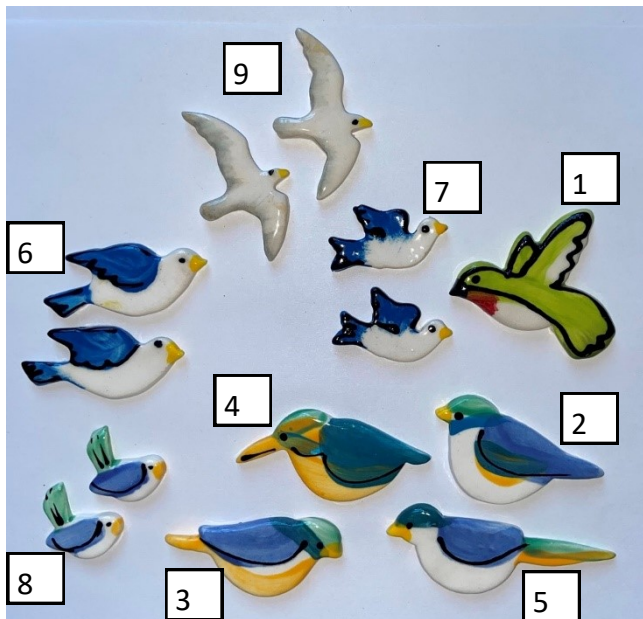

BIRDS

1.	BIR-011 Sunbird	R30.00
2.	BIR-012 Blue Bird Left	R30.00
3.	BIR-013 Blue Bird Right	R30.00
4.	BIR-014 Kingfisher	R30.00
5.	BIR-015 Dove Long Tail	R30.00
6.	BIR-016 Flying Doves Large x2	R30.00
7.	BIR-017 Flying Doves Small x2	R25.00
8.	BIR-018 Tiny Birds x2	R25.00
9.	BIR-019 Seagulls x2	R30.00