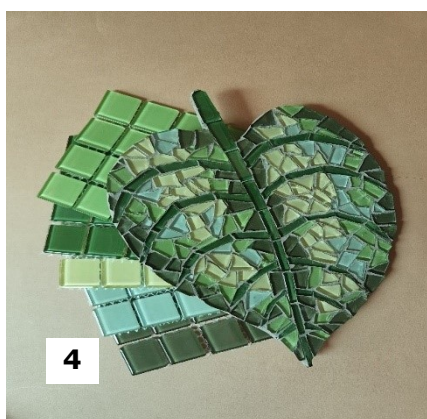

1.	KIT07-166 Botanical Bird Bath 34cm	R700.00
2.	KIT07-175 Botanical Arum Key Hanger Round 15cm	R250.00
3.	KIT07-168 Botanical Leaf 1 Kit 21x26cm	R180.00
4.	KIT07-172 Botanical Leaf 5 Kit 15x21cm	R135.00
5.	KIT07-176 Botanical Bird Feeder	R395.00
6.	KIT07-118 Bird Key Holder Kit	R390.00
7.	KIT07-119 Homes Key Holder Kit	R390.00