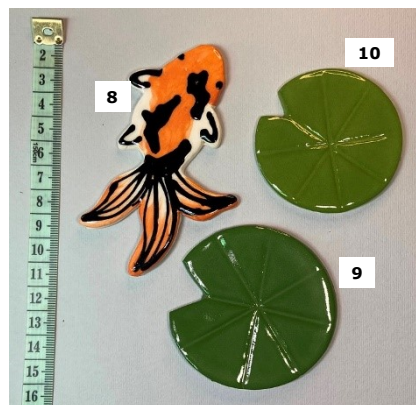

1. SS-009 Heart Leaf X/Large x1 R30.00
2. SS-005 Heart Leaf Large x1 R20.00
3. SS-006 Heart Leaf Medium x2 R25.00
4. SS-008 Heart Leaf Small x2 R20.00
5. SS-007 Heart Leaf S/Small x3 R20.00
6. SS-011 Imprint Heart Leaf Med x3 R20.00
7. SS-012 Imprint Heart Leaf Small x3 R20.00
8. SS-054 Koi Fish Large x1 R30.00

9. SS-017 Lily Pad Leaf Large x1 R25.00
10. SS-018 Lily Pad Leaf Medium x1 R20.00
11. SS-053 Strelitzia X/Large R35.00
12. SS-022 Long Oval Leaf X/Large x1 R30.00
13. SS-019 Long Oval Leaf Large x1 R25.00
14. SS-020 Long Oval Leaf Medium x2 R25.00
15. SS-021 Long Oval Leaf Small x3 R25.00